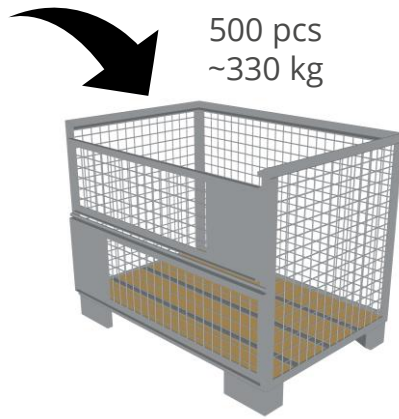

## Toe Board Holder

Item no.: 2079539  
 0,51 kg  
 EN 13374 A

[mm]

**Abstract from BG Bau fall protection on construction sites**