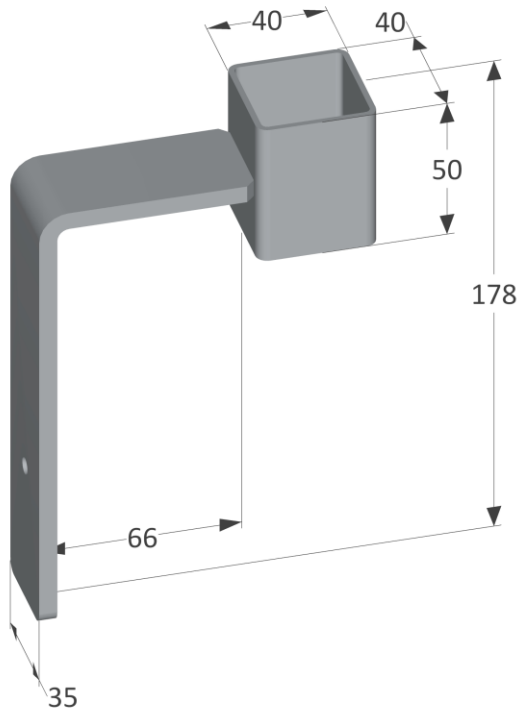

## Toe Board Holder

Item no.: 2079539  
 0,51 kg  
 EN 13374 A

[mm]

**Abstract from BG Bau fall protection on construction sites**