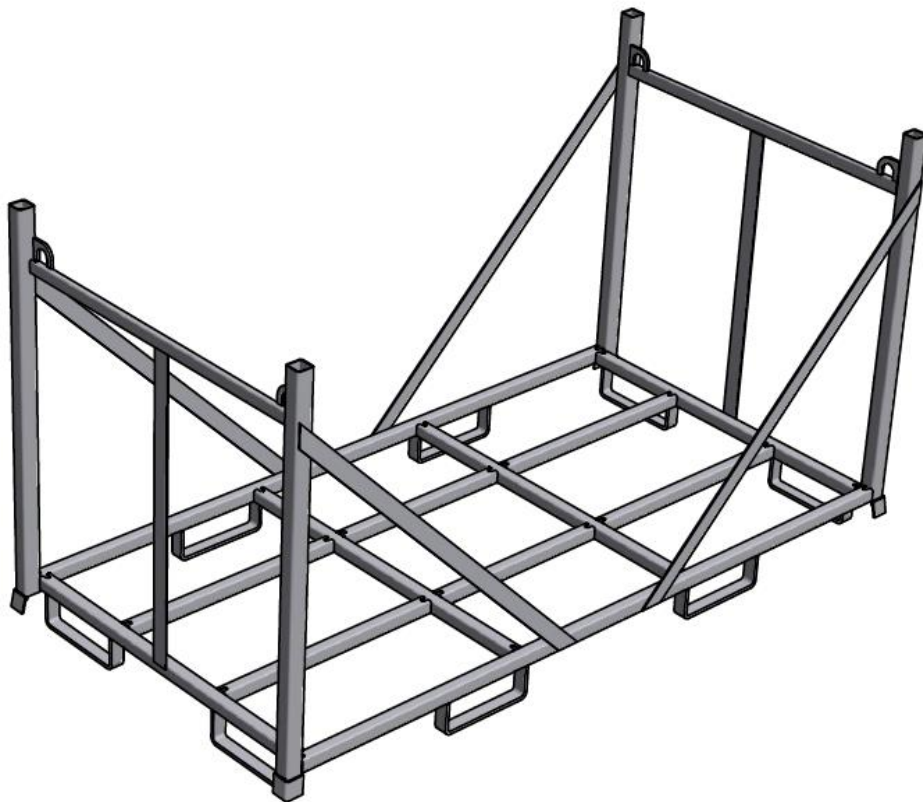

**Barrier Frame for
2D Flat Mesh Barriers**
2345x1185x1270 mm, Stackable
Item no.: 0T0091Z
100 kg

For Flat Mesh Barriers

- 2078620 (80 pcs)

[mm]