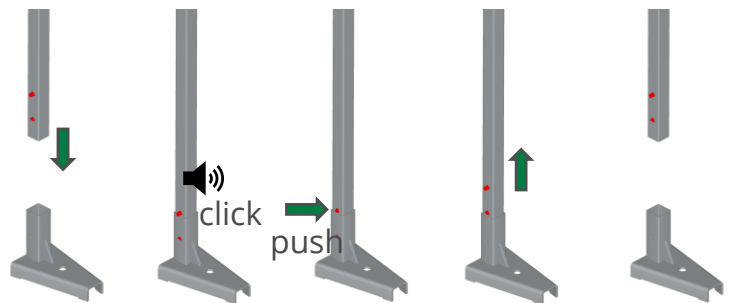

Post 1900

Item no.: 2079519
 4,40 kg
 EN 13374 A

250 pcs
 ~1120 kg

[mm]

Post distance max. 2400

Post distance max. 1200

to 1200 - 1900

to 1200