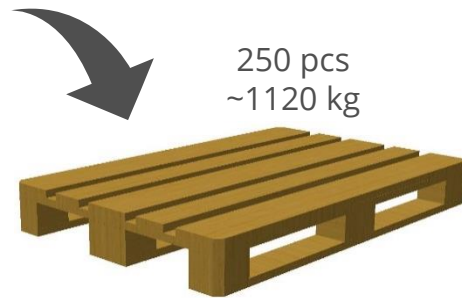

Post 1900

Item no.: 2079519
 4,40 kg
 EN 13374 A

250 pcs
 ~1120 kg

[mm]

Post distance max. 2400

Post distance max. 1200

to 1200 - 1900

to 1200