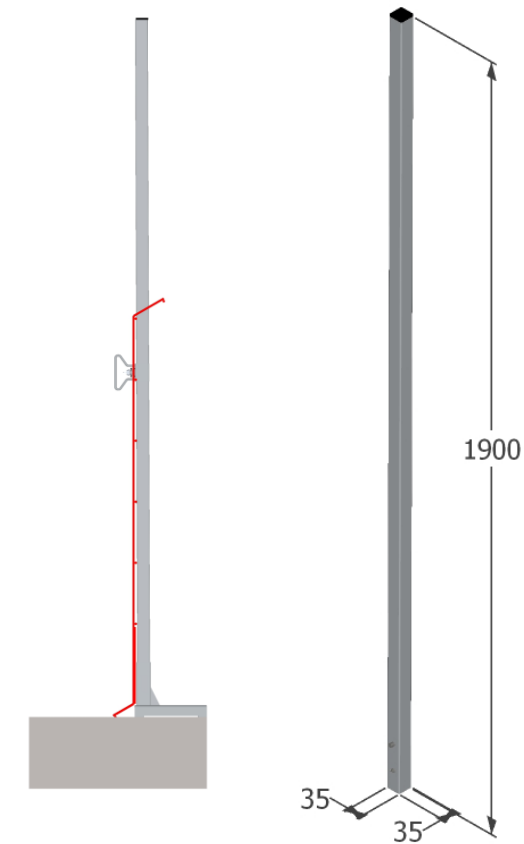

Post 1900

Item no.: 2079519
 4,40 kg
 EN 13374 A

250 pcs
 ~1120 kg

[mm]

Post distance max. 2400

Post distance max. 1200

to 1200 - 1900

to 1200