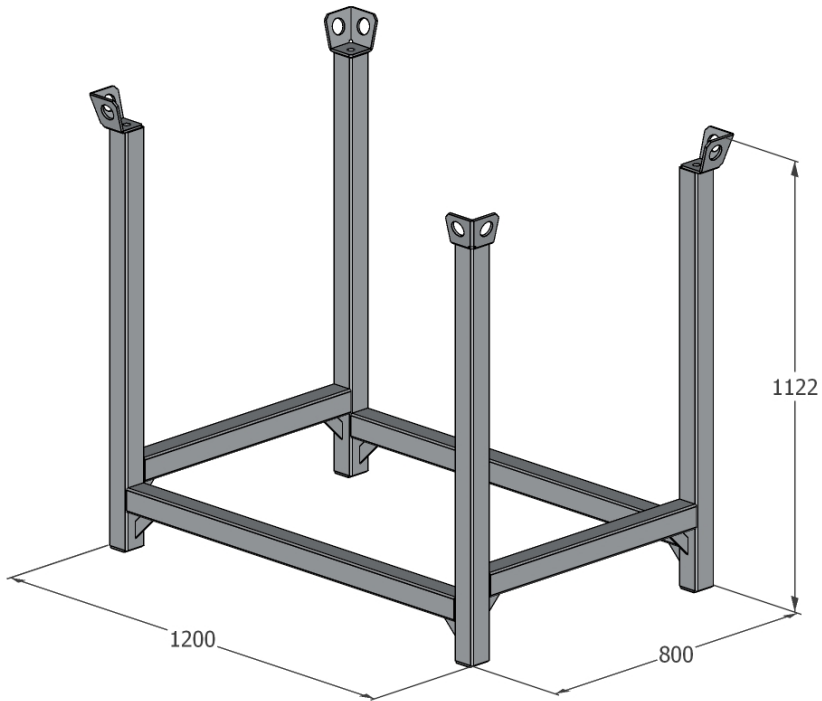

EUR Module Pallet

Item no.: OT0060
45 kg

[mm]

max. 3 pcs in the storage

max. 2 pcs outside (on the site)