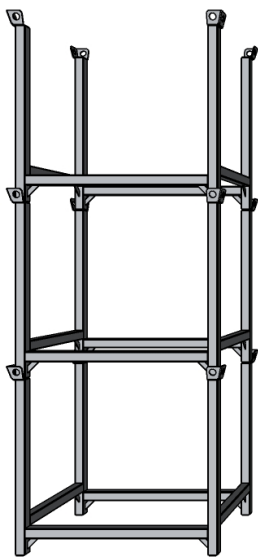

EUR Module Pallet

Item no.: OT0060
45 kg

[mm]

max. 3 pcs in the storage

max. 2 pcs outside (on the site)