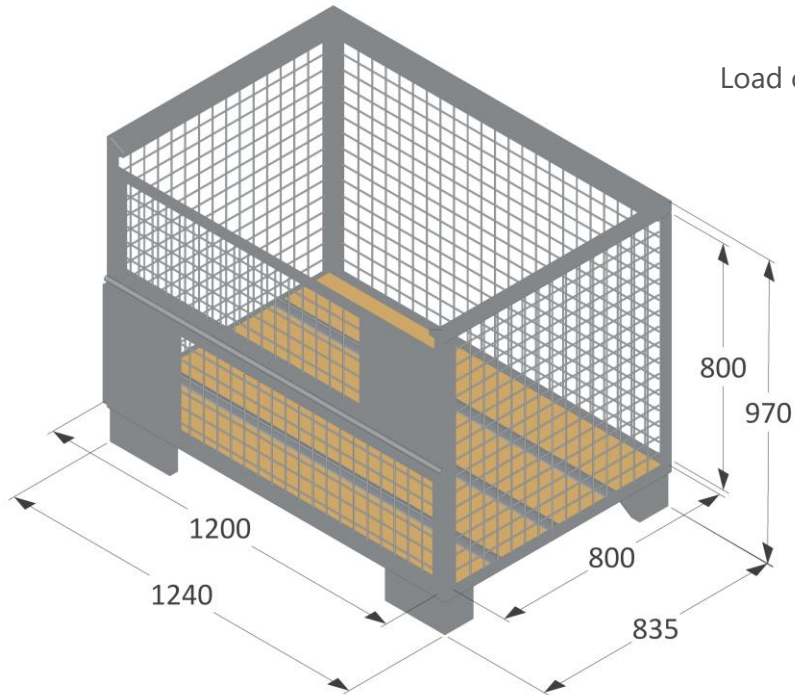

## EUR Box

Item no.: 0T0050  
70 kg

Load capacity max. 1500 kg

[mm]

max. 5 pcs in the storage

max. 2 pcs outside (on the site)