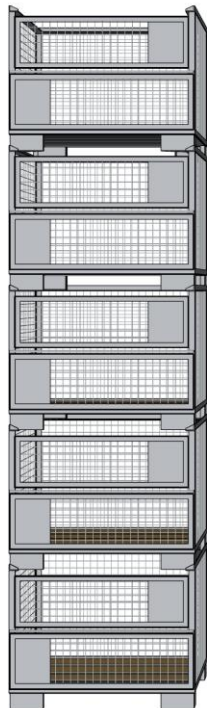

## EUR Box

Item no.: 0T0050  
70 kg

Load capacity max. 1500 kg

[mm]

max. 5 pcs in the storage

max. 2 pcs outside (on the site)