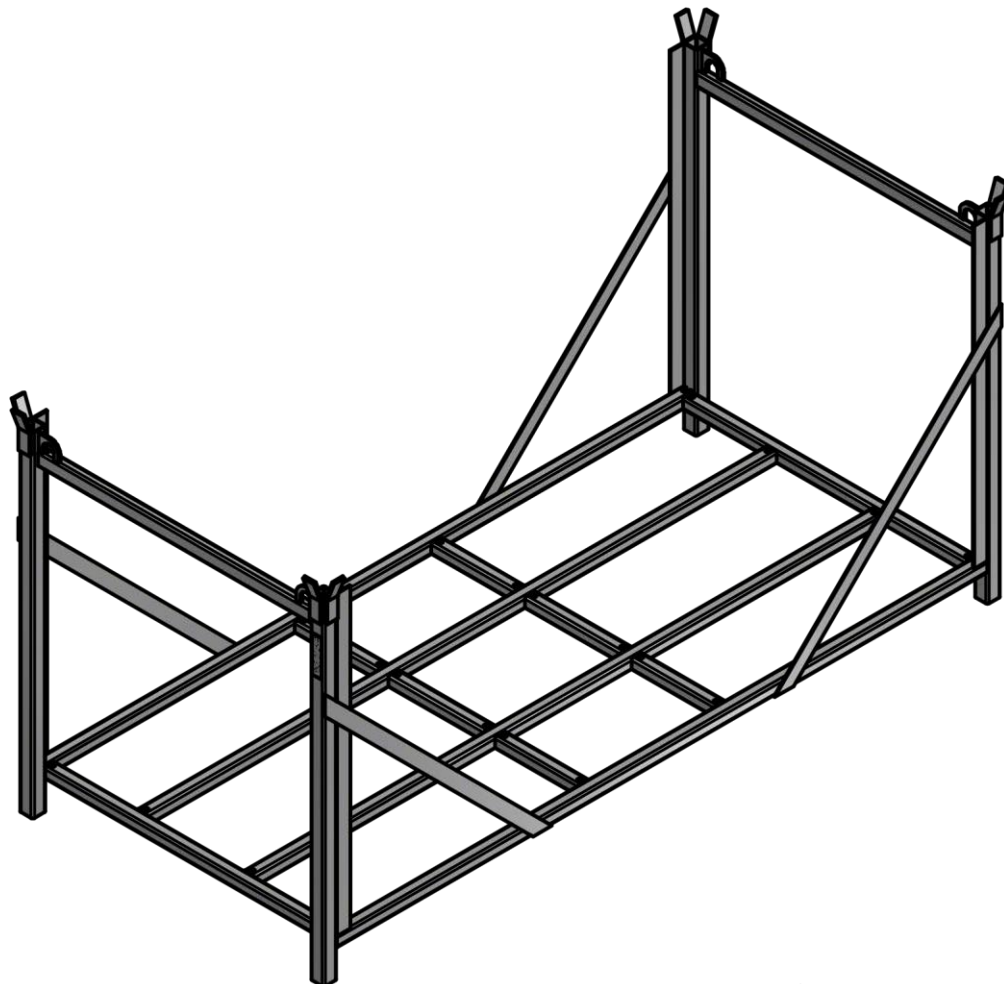

**Barrier Frame for
Framed Mesh Barriers**

2530x1138x1250 mm, Stackable

Item no.: 0T0017Z

101 kg

For Framed Mesh Barriers

- 2078802 (50 pcs)

[mm]