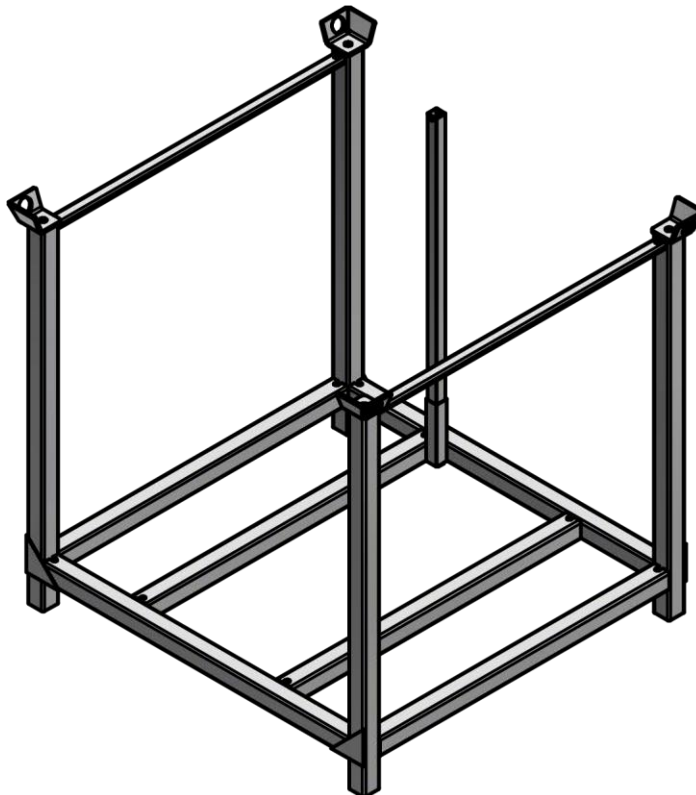

**Barrier Frame for
Framed Mesh Barriers****1200x1260x1240 mm, Stackable**

Item no.: 0T0016Z

79 kg

For Framed Mesh Barriers

- 2078801 (50 pcs)
- 2078802 (50 pcs)
- 2078803 (50 pcs)
- 2078804 (50 pcs)

[mm]