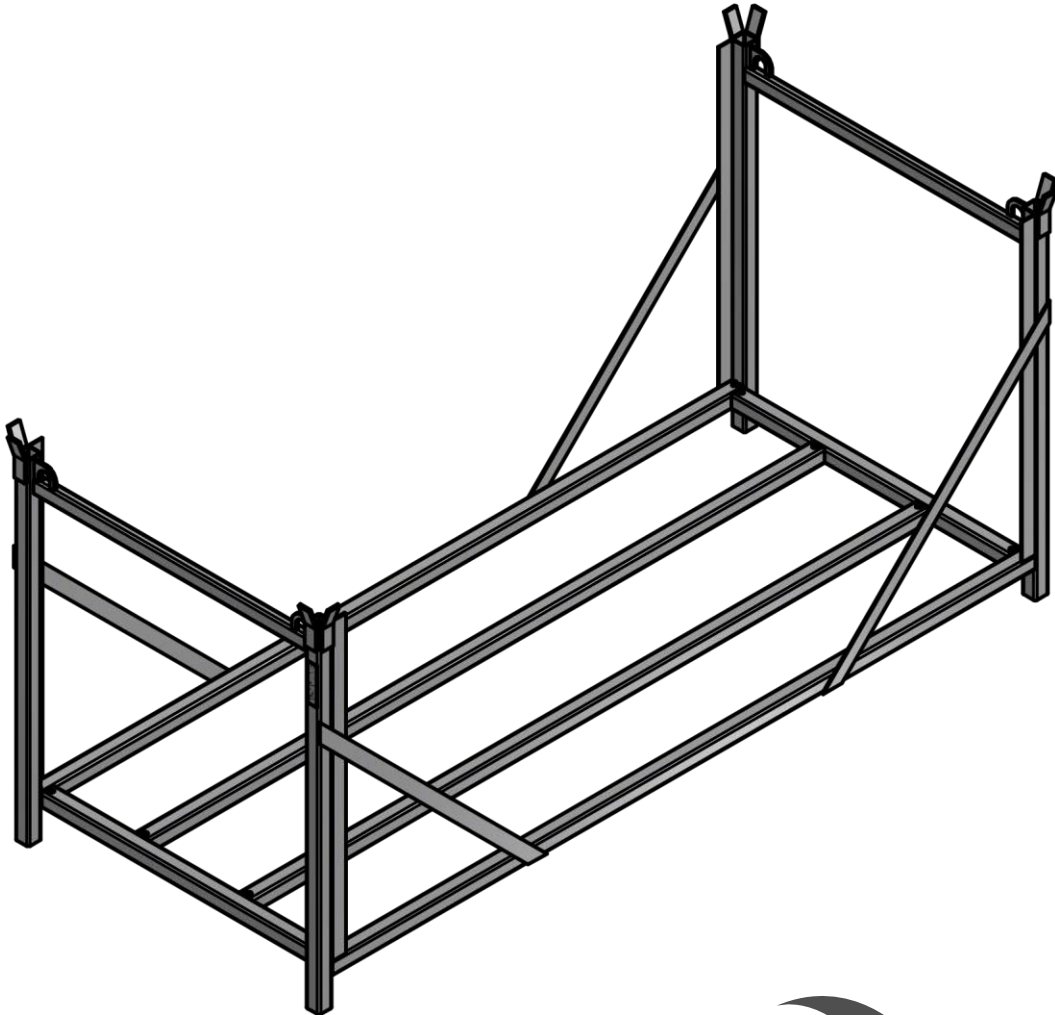

**Barrier Frame for  
Framed Mesh Barriers****2730x1138x1250 mm, Stackable**

Item no.: OT0015Z

109 kg

For Framed Mesh Barriers

- 2078801 (50 pcs)
- 2078803 (100 pcs)

[mm]