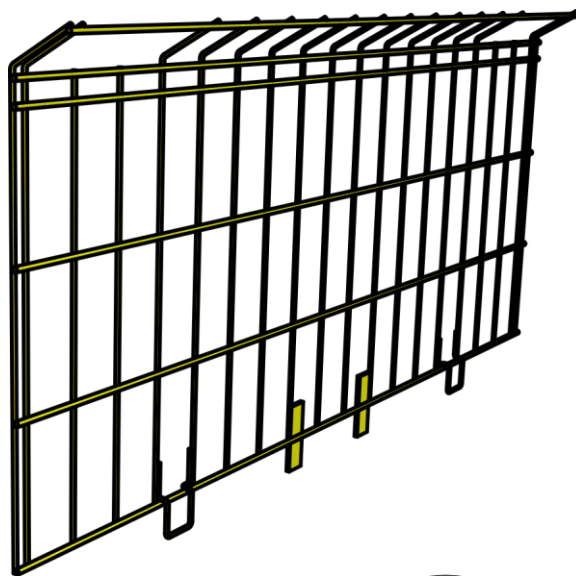

Mesh Barrier, bent, MakeUp**Half Barrier****617 x 1300 mm**

Item no.: 2078574

4,43 kg

100 pcs on pallet
~ 835 kg

[mm]