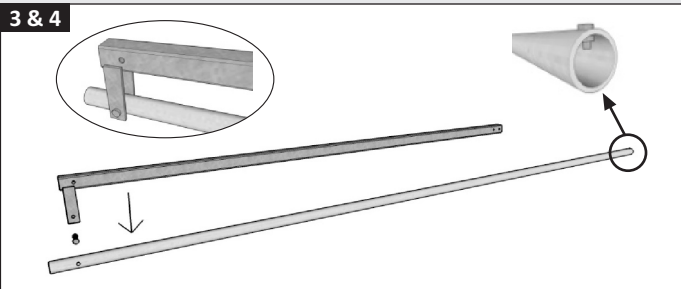

6 m = 72 kg

No.	Pcs.	Art. No.	Product	Weight (pcs.)[kg]
1	1	5050010	Safety Net PP EN 1263-1 T (M60 & M20)	12,0
1a	3	-	Test cord EN 1263-1	-
1b	1	5050011	Banner	0,2
2	2	5056002	6,0m Aluminum Tube for Net	9,0
2a	8 (2x 4)	-	Plastic strap	-
3	2	5056001	2,5m Body Tube	11,4
3a	2	-	Bolt & Nut DIN 931/DIN 985 M12x80	0,1
4	2	5056003	4,20m Aluminum Diagonal Tube	6,3
4a	2	-	Bolt & Nut DIN 931/DIN 985 M6x12	0,05
5	2	5056005	Coupler round/round EN 74	1,34
6	2	5056004	Coupler round/square EN 74	1,56
7	1	5050012	5,0m pull in Rope PP	0,15
8	1	505017432	Stillage 10 (for 10x Catch Fan)	50

1 & 2

3 & 4

7

8 Stillage (Box): 6m Catchfan (Standard 10x)

- 10x Safety Net with Banner and Pull in Rope
- 20x Aluminum Tube for Net 6,0m
- 20x Catchfan Body 2,5m + Bolt/Nut
- 20x Aluminum Tube Diagonal 4,2m + Bolt/Nut
- 20x Coupler O/O
- 20x Coupler O/_