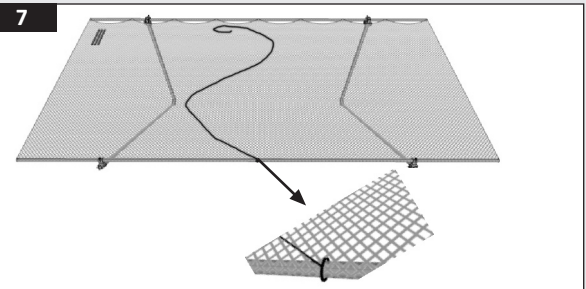

6 m = 72 kg

No.	Pcs.	Art. No.	Product	Weight (pcs.)[kg]
1	1	5050010	Safety Net PP EN 1263-1 T (M60 & M20)	12,0
1a	3	-	Test cord EN 1263-1	-
1b	1	5050011	Banner	0,2
2	2	5056002	6,0m Aluminum Tube for Net	9,0
2a	8 (2x 4)	-	Plastic strap	-
3	2	5056001	2,5m Body Tube	11,4
3a	2	-	Bolt & Nut DIN 931/DIN 985 M12x80	0,1
4	2	5056003	4,20m Aluminum Diagonal Tube	6,3
4a	2	-	Bolt & Nut DIN 931/DIN 985 M6x12	0,05
5	2	5056005	Coupler round/round EN 74	1,34
6	2	5056004	Coupler round/square EN 74	1,56
7	1	5050012	5,0m pull in Rope PP	0,15
8	1	505017432	Stillage 10 (for 10x Catch Fan)	50

1 & 2

3 & 4

7

8 Stillage (Box): 6m Catchfan (Standard 10x)

- 10x Safety Net with Banner and Pull in Rope
- 20x Aluminum Tube for Net 6,0m
- 20x Catchfan Body 2,5m + Bolt/Nut
- 20x Aluminum Tube Diagonal 4,2m + Bolt/Nut
- 20x Coupler O/O
- 20x Coupler O/_