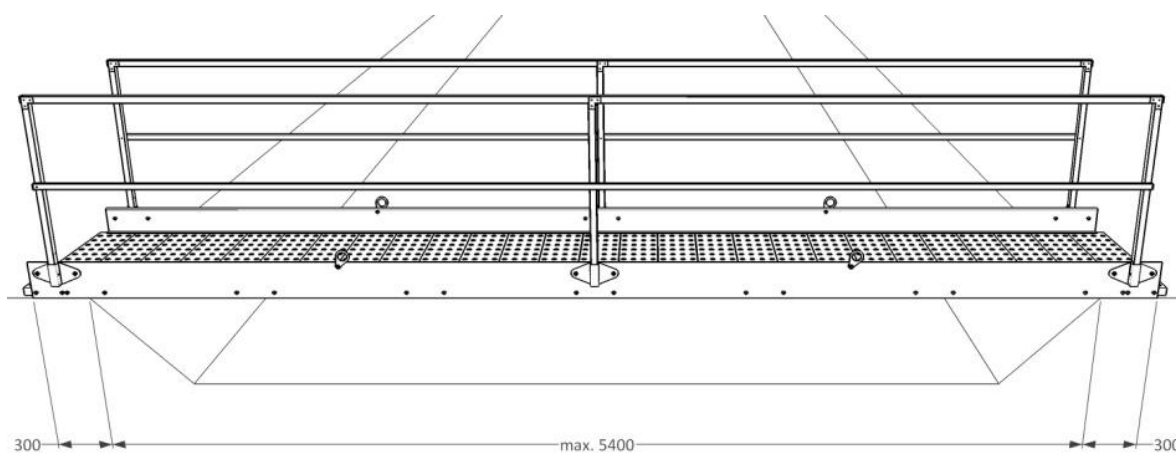

## Passarelle 6 m TD 5062060

Art. No.: 5062060  
Weight: 470 kg  
Measurements: 600 x 100 x 100 cm  
According to: EN 12811  
ZTV-SA

Art. No.: 5062060B  
(Passarelle w/o handrails)

← [mm] →