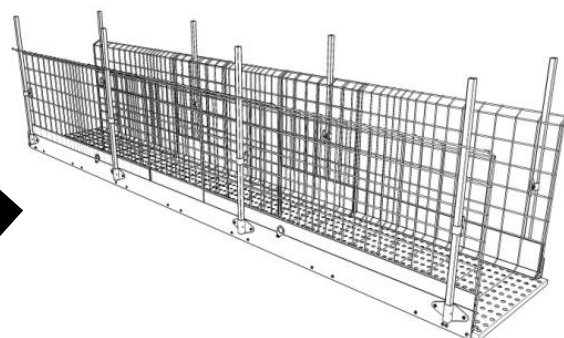

## Passarelle 6 m TD 5062060

Art. No.: 5062060  
Weight: 470 kg  
Measurements: 600 x 100 x 100 cm  
According to: EN 12811  
ZTV-SA

Art. No.: 5062060B  
(Passarelle w/o handrails)

← [mm] →