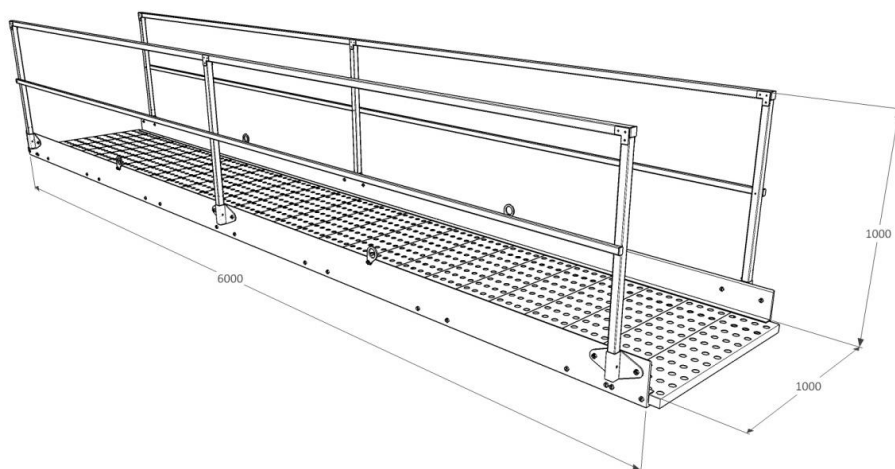

## Passarelle 6 m TD 5062060

Art. No.: 5062060  
Weight: 470 kg  
Measurements: 600 x 100 x 100 cm  
According to: EN 12811  
ZTV-SA

Art. No.: 5062060B  
(Passarelle w/o handrails)

← [mm] →