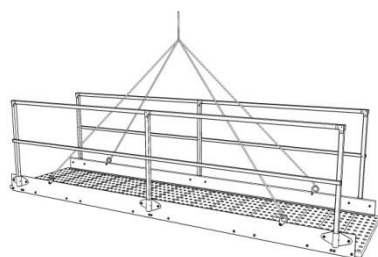

## Passarelle 6 m TD 5062060

Art. No.: 5062060  
Weight: 470 kg  
Measurements: 600 x 100 x 100 cm  
According to: EN 12811  
ZTV-SA

Art. No.: 5062060B  
(Passarelle w/o handrails)

← [mm] →