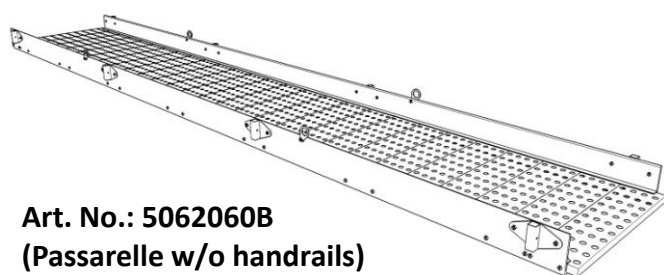

## Passarelle 6 m TD 5062060

Art. No.: 5062060  
Weight: 470 kg  
Measurements: 600 x 100 x 100 cm  
According to: EN 12811  
ZTV-SA

Art. No.: 5062060B  
(Passarelle w/o handrails)

← [mm] →