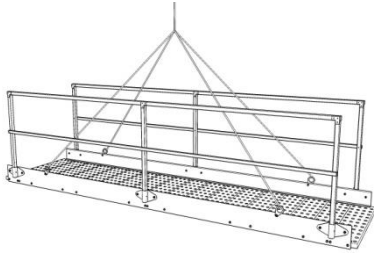

## Passarelle 4 m TD 5062040

Art. No.: 5062040

Weight: 320 kg

Measurements: 397 x 100 x 100 cm

According to: EN 12811

ZTV-SA

Art. No.: 5062040B  
(Passarelle w/o handrails)

← [mm] →