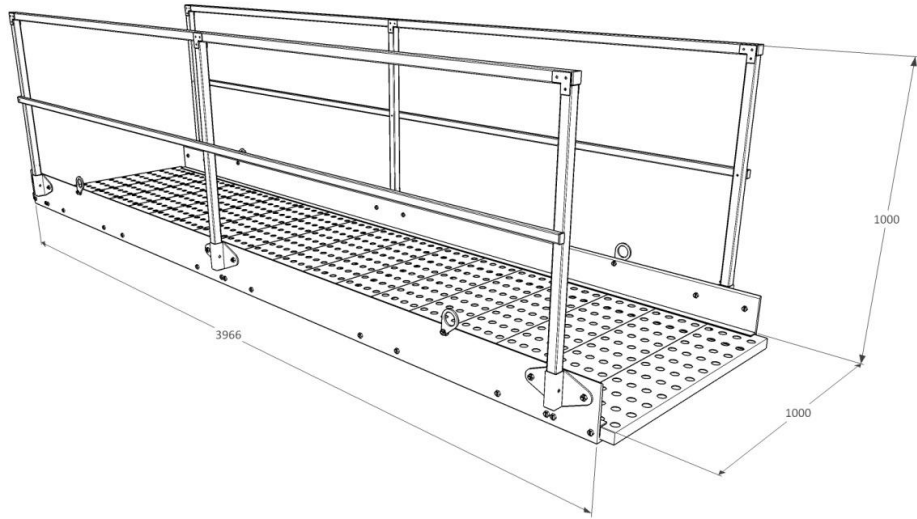

## Passarelle 4 m TD 5062040

Art. No.: 5062040

Weight: 320 kg

Measurements: 397 x 100 x 100 cm

According to: EN 12811

ZTV-SA

Art. No.: 5062040B  
(Passarelle w/o handrails)

← [mm] →