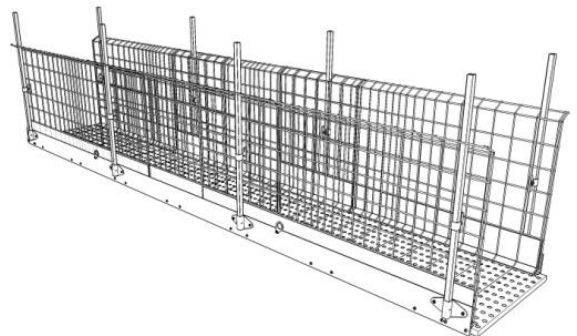

## Passarelle 4 m TD 5062040

Art. No.: 5062040

Weight: 320 kg

Measurements: 397 x 100 x 100 cm

According to: EN 12811

ZTV-SA

Art. No.: 5062040B  
(Passarelle w/o handrails)

← [mm] →