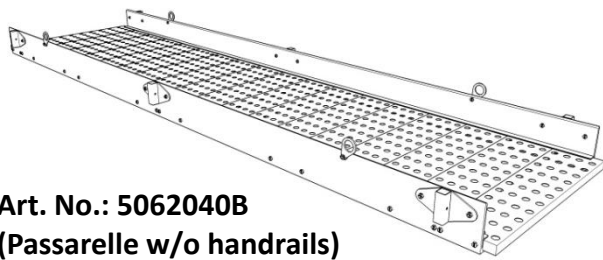

## Passarelle 4 m TD 5062040

Art. No.: 5062040

Weight: 320 kg

Measurements: 397 x 100 x 100 cm

According to: EN 12811

ZTV-SA

Art. No.: 5062040B  
(Passarelle w/o handrails)

← [mm] →