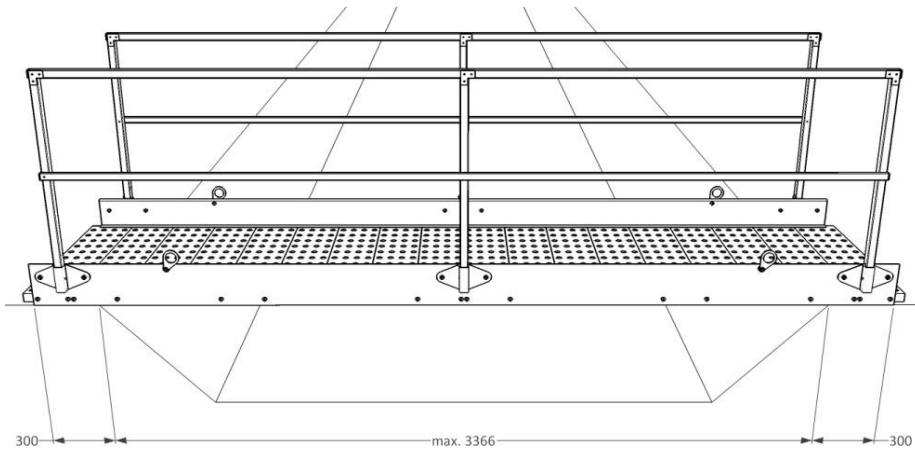

## Passarelle 4 m TD 5062040

Art. No.: 5062040

Weight: 320 kg

Measurements: 397 x 100 x 100 cm

According to: EN 12811

ZTV-SA

Art. No.: 5062040B  
(Passarelle w/o handrails)

← [mm] →