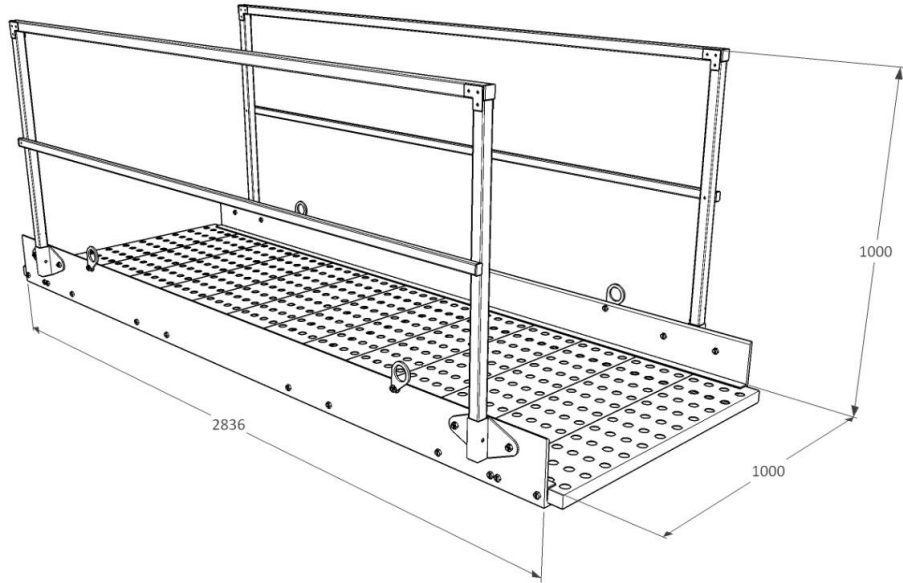

## Passarelle 3 m TD 5062030

Art. No.: 5062030

Weight: 225 kg

Measurements: 284 x 100 x 100 cm

According to: EN 12811

ZTV-SA

← [mm] →