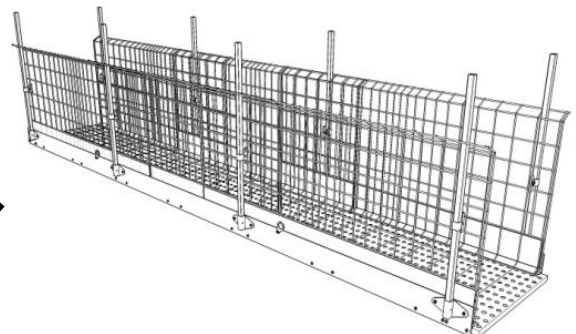

## Passarelle 3 m TD 5062030

Art. No.: 5062030

Weight: 225 kg

Measurements: 284 x 100 x 100 cm

According to: EN 12811

ZTV-SA

← [mm] →