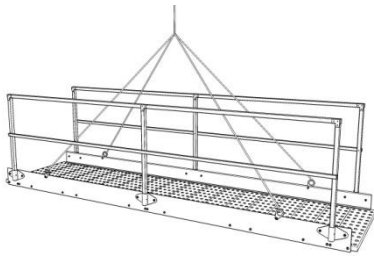

## Passarelle 3 m TD 5062030

Art. No.: 5062030

Weight: 225 kg

Measurements: 284 x 100 x 100 cm

According to: EN 12811

ZTV-SA

← [mm] →