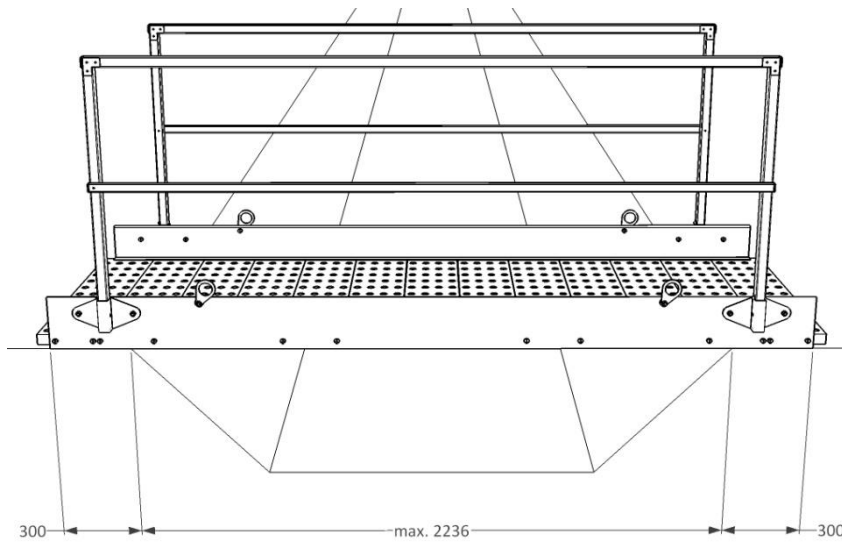

## Passarelle 3 m TD 5062030

Art. No.: 5062030

Weight: 225 kg

Measurements: 284 x 100 x 100 cm

According to: EN 12811

ZTV-SA

← [mm] →