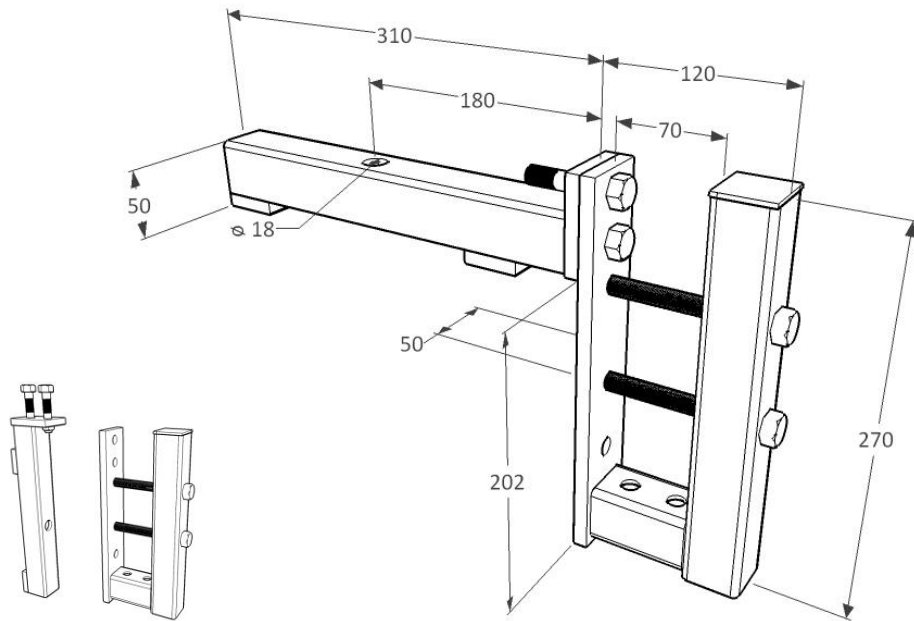

TAMMET Oy
 Catchfan/ Slab Fix
 4,69 kg

[mm]